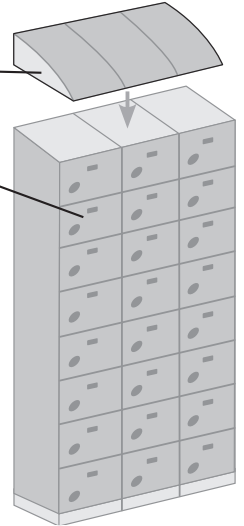

12" Wide Plastic Lockers Eight Tier & Ten Tier

12" WIDE PLASTIC LOCKERS EIGHT TIER AND TEN TIER

Constructed of high grade ABS plastic, Salsbury 98000 and 90000 series water resistant plastic lockers are ideal for pool areas, gyms, restaurants and other high humidity environments. Available in eight tier and ten tier configurations, plastic lockers are 73" high (adjustable legs can increase height to 74") and 18" deep and are available as unassembled or assembled units. 12" wide plastic lockers feature a gray, tan or blue door finish and a dark gray body and compartment finish providing an attractive two-tone appearance. One wide lockers are 12-3/4" wide and three (3) wide lockers are 38-1/4" wide. All locker doors include stainless steel hinges and a stainless steel hasp – padlocks (#99920 for combination and #99925 for key) are available as an option upon request. Dark gray plastic sloping hoods (#99951 for one wide lockers and #99953 for three (3) wide lockers), dark gray compartment shelves (#99998) and custom engraved name / number plates (#99960) are also available as options upon request - see plastic locker options and locks on page 95.

Ideal for high humidity environments

PLASTIC LOCKER OPTIONS

SLOPING HOOD

COMPARTMENT SHELF
(Interior shelf not shown)

Note: Optional sloping hoods and compartment shelves are sold separately.

*Each **eight tier** compartment is 11" W x 8" H x 16" D and includes grooves that can accommodate one optional compartment shelf.*

*Each **ten tier** compartment is 11" W x 6" H x 16" D.*

(Eight Tier Displayed)

*Note: **Actual locker width is 12-3/4"** - dimension used in title is for reference only.*

Note: It is recommended that lockers be wall and/or floor anchored.

MODEL	COMPARTMENT SIZE	WEIGHT	PRICE	PRICE
THREE WIDE - unit size: 38-1/4" W x 73" H x 18" D (74" H with legs fully extended)			unassembled	assembled
98368 ^{1,2}	11" W x 8" H x 16" D	180 lbs.	\$900.00	\$1,125.00